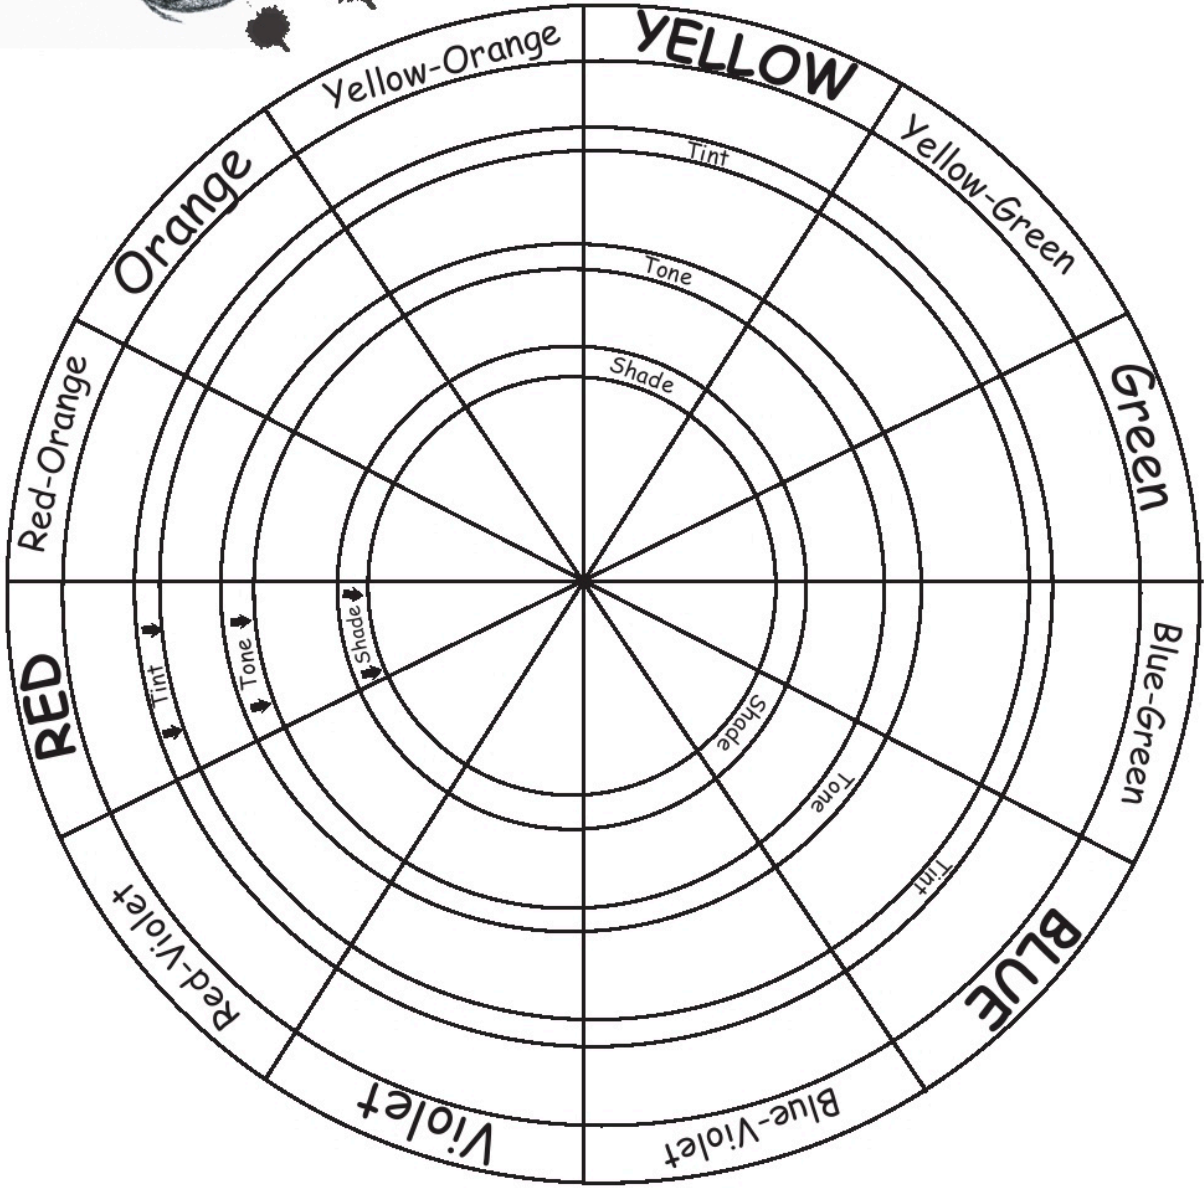

COLOR WHEEL

Tint:
Color added to white

Tone:
Color added to grey

Shade:
Dot of black added to color

Primary Colors:
Red, Yellow, Blue

Secondary Colors:
Orange, Green, Violet

Tertiary Colors (Intermediate):
Red-Orange
Red-Violet
Yellow-Orange
Yellow-Green
Blue-Green
Blue Violet